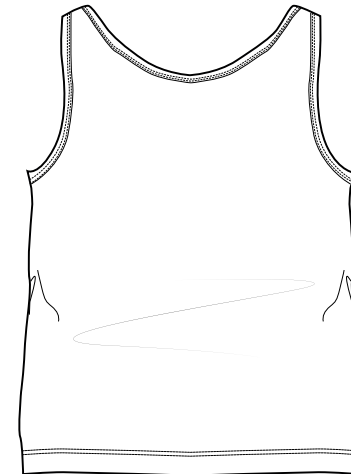

FRONT

BACK

SIZES		XXS	XS	S	M	L
A	Half Chest 2,5cm below armhole	41	43,5	46	48,5	51,5
B	Body Length (from HPS)	62	64	66	68	70